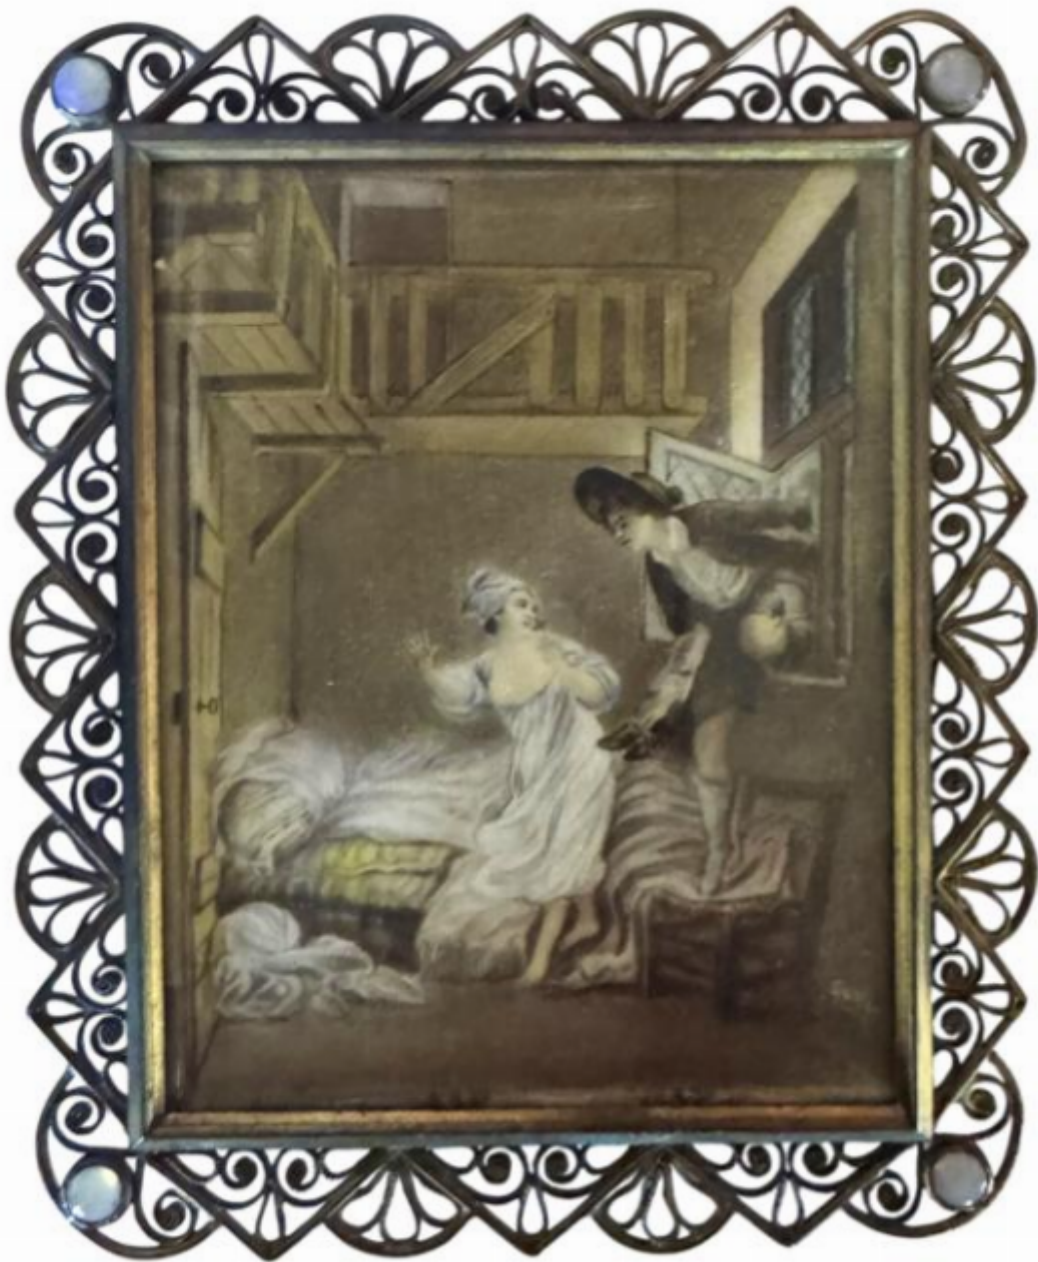

Emmett & White
ANTIQUES & INTERIORS

Edwardian miniature painting of a lady and her lover

Sold

REF: 6897

Height: 8 cm (3.1")

Width: 6 cm (2.4")

Framed Height: 11 cm (4.3")

Framed Width: 9 cm (3.5")

Description

Edwardian miniature painting of a lady and her lover, signed. In an ornate brass and moonstone frame, circa 1910.