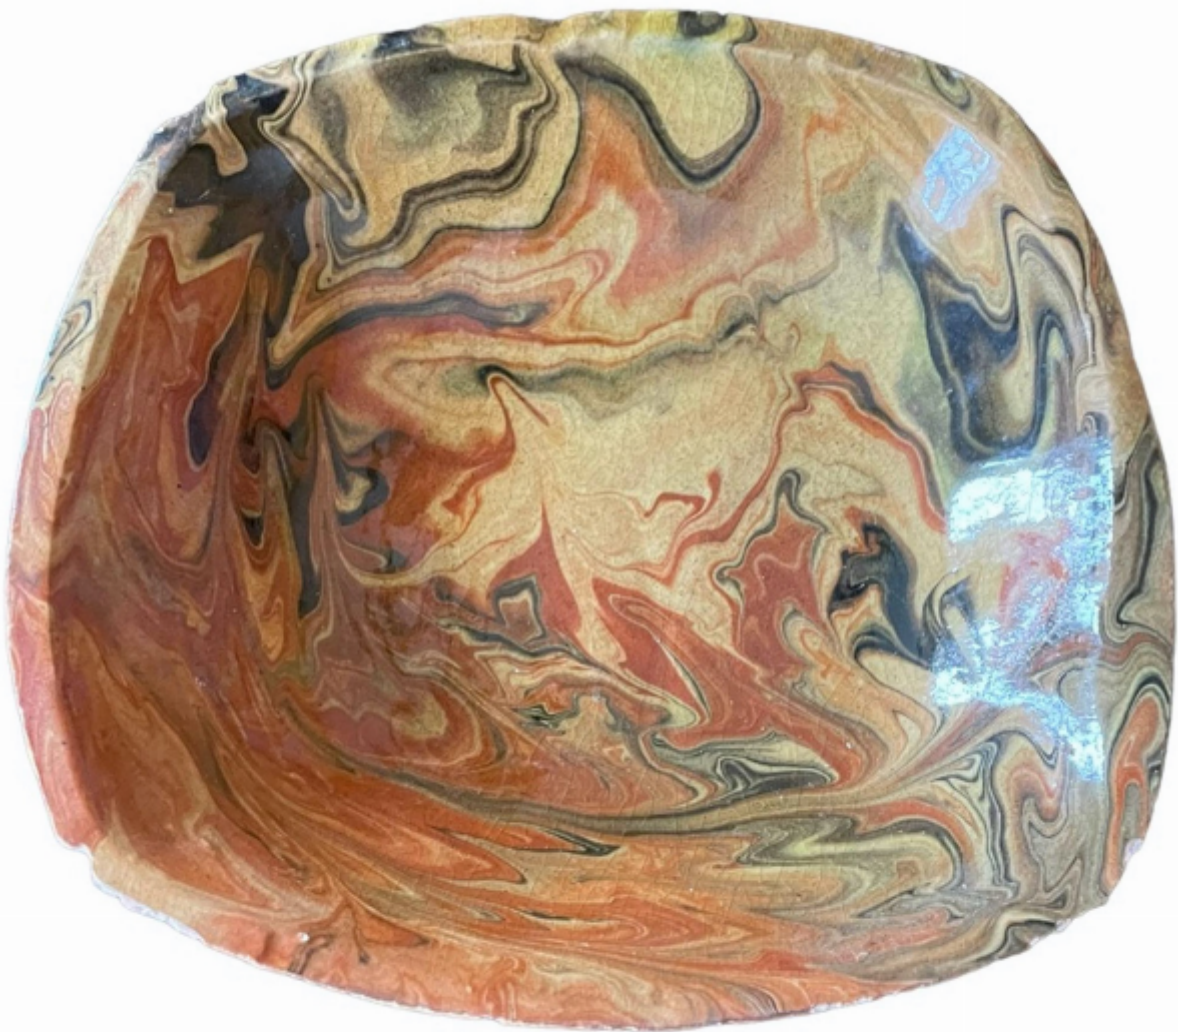

Mid-century marble-glazed studio pottery dish

Sold

REF: 5092

Height: 4 cm (1.6")

Width: 19 cm (7.5")

Depth: 19 cm (7.5")

Description

Mid-century signed marble-glazed studio pottery square dish