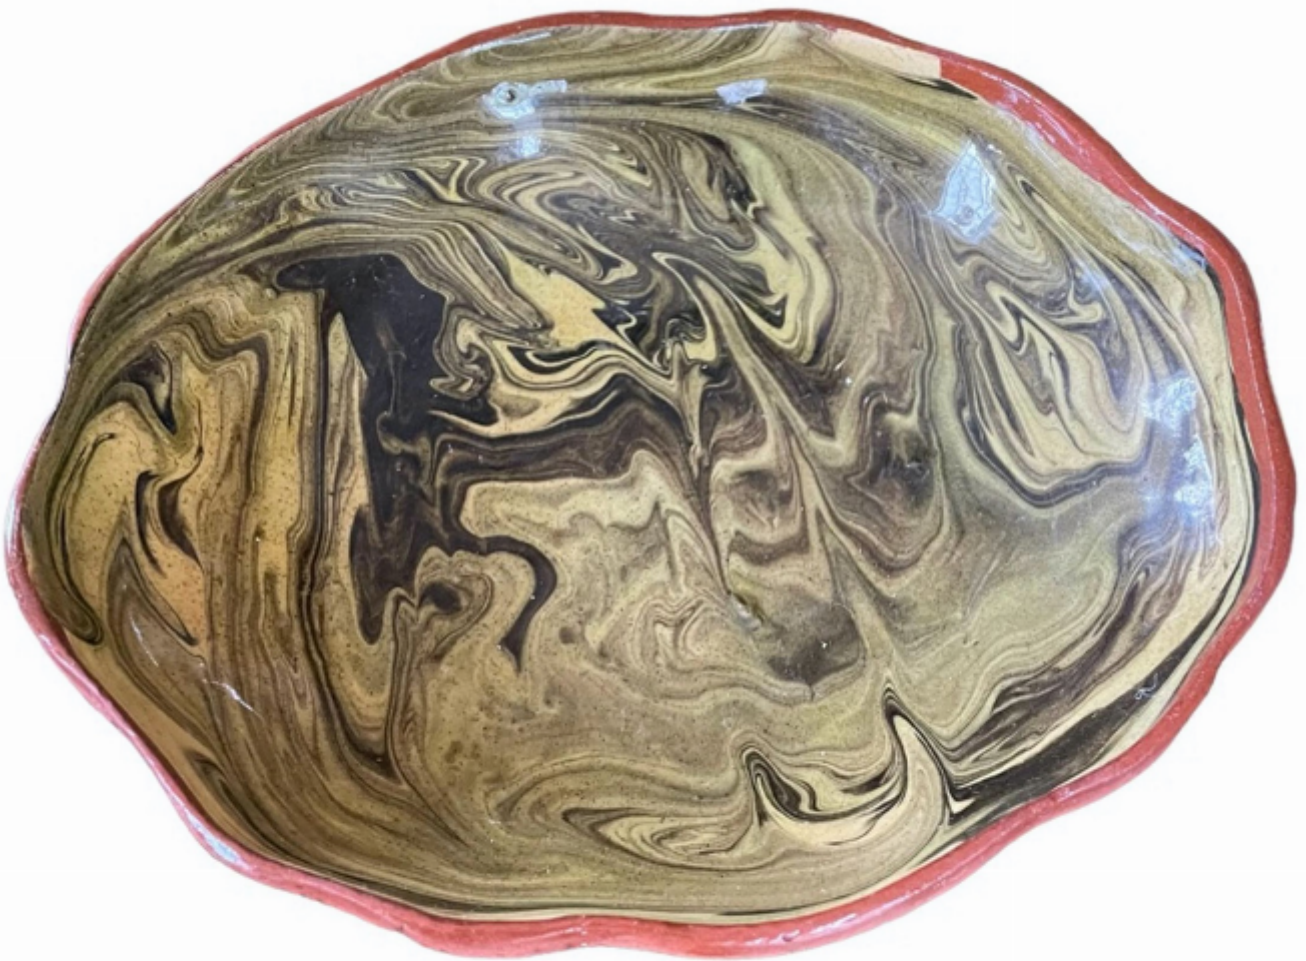

Emmett & White  
ANTIQUES & INTERIORS

Mid-century marble-glazed studio pottery dish

Sold

REF: 5093

Height: 4 cm (1.6")

Width: 17 cm (6.7")

Depth: 15 cm (5.9")

## Description

Mid-century signed marble-glazed studio pottery dish