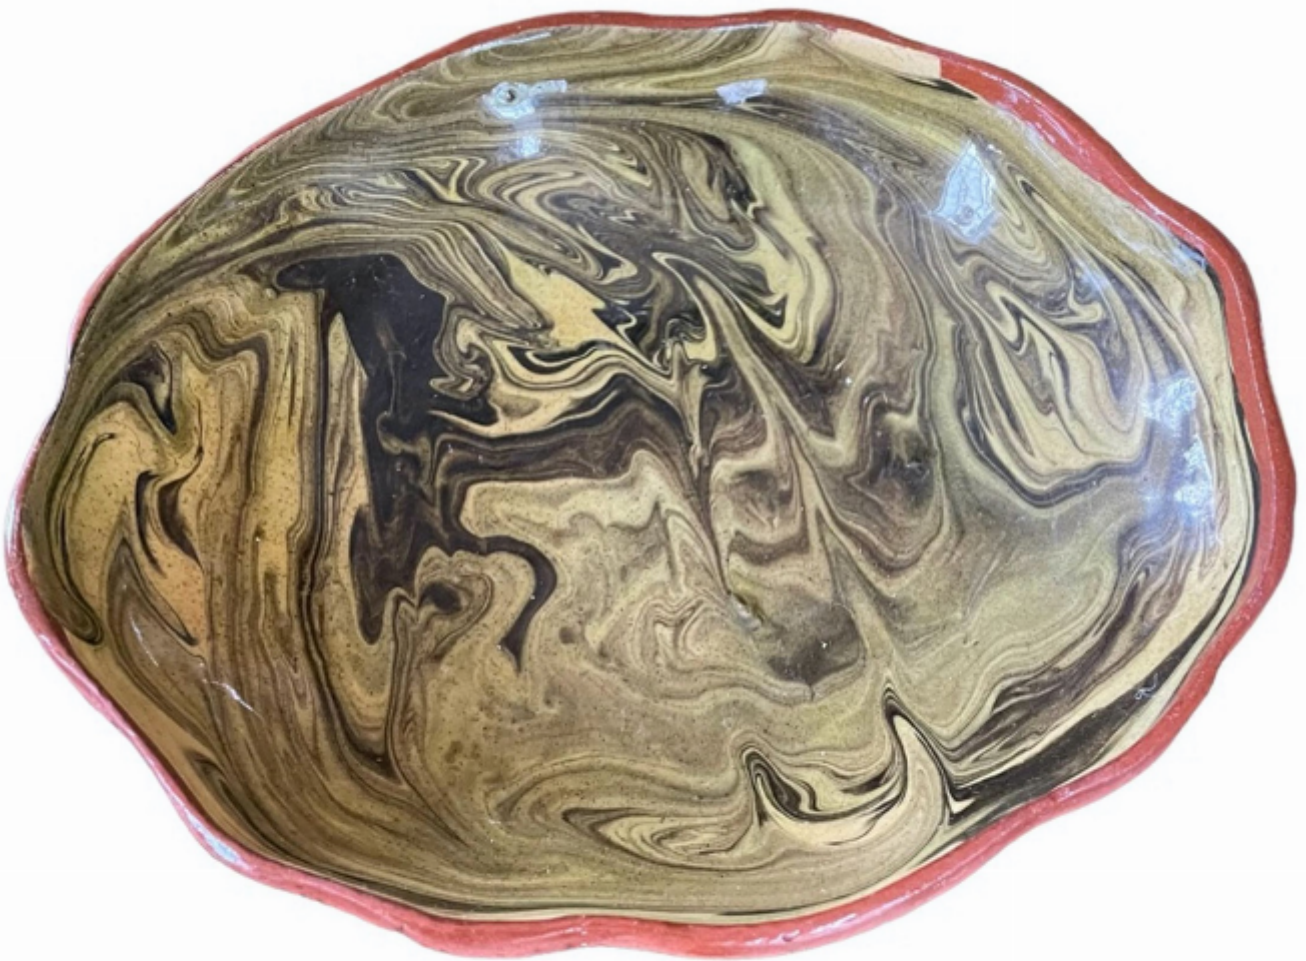

Emmett & White
ANTIQUES & INTERIORS

Mid-century marble-glazed studio pottery dish

Sold

REF: 5093

Height: 4 cm (1.6")

Width: 17 cm (6.7")

Depth: 15 cm (5.9")

Description

Mid-century signed marble-glazed studio pottery dish