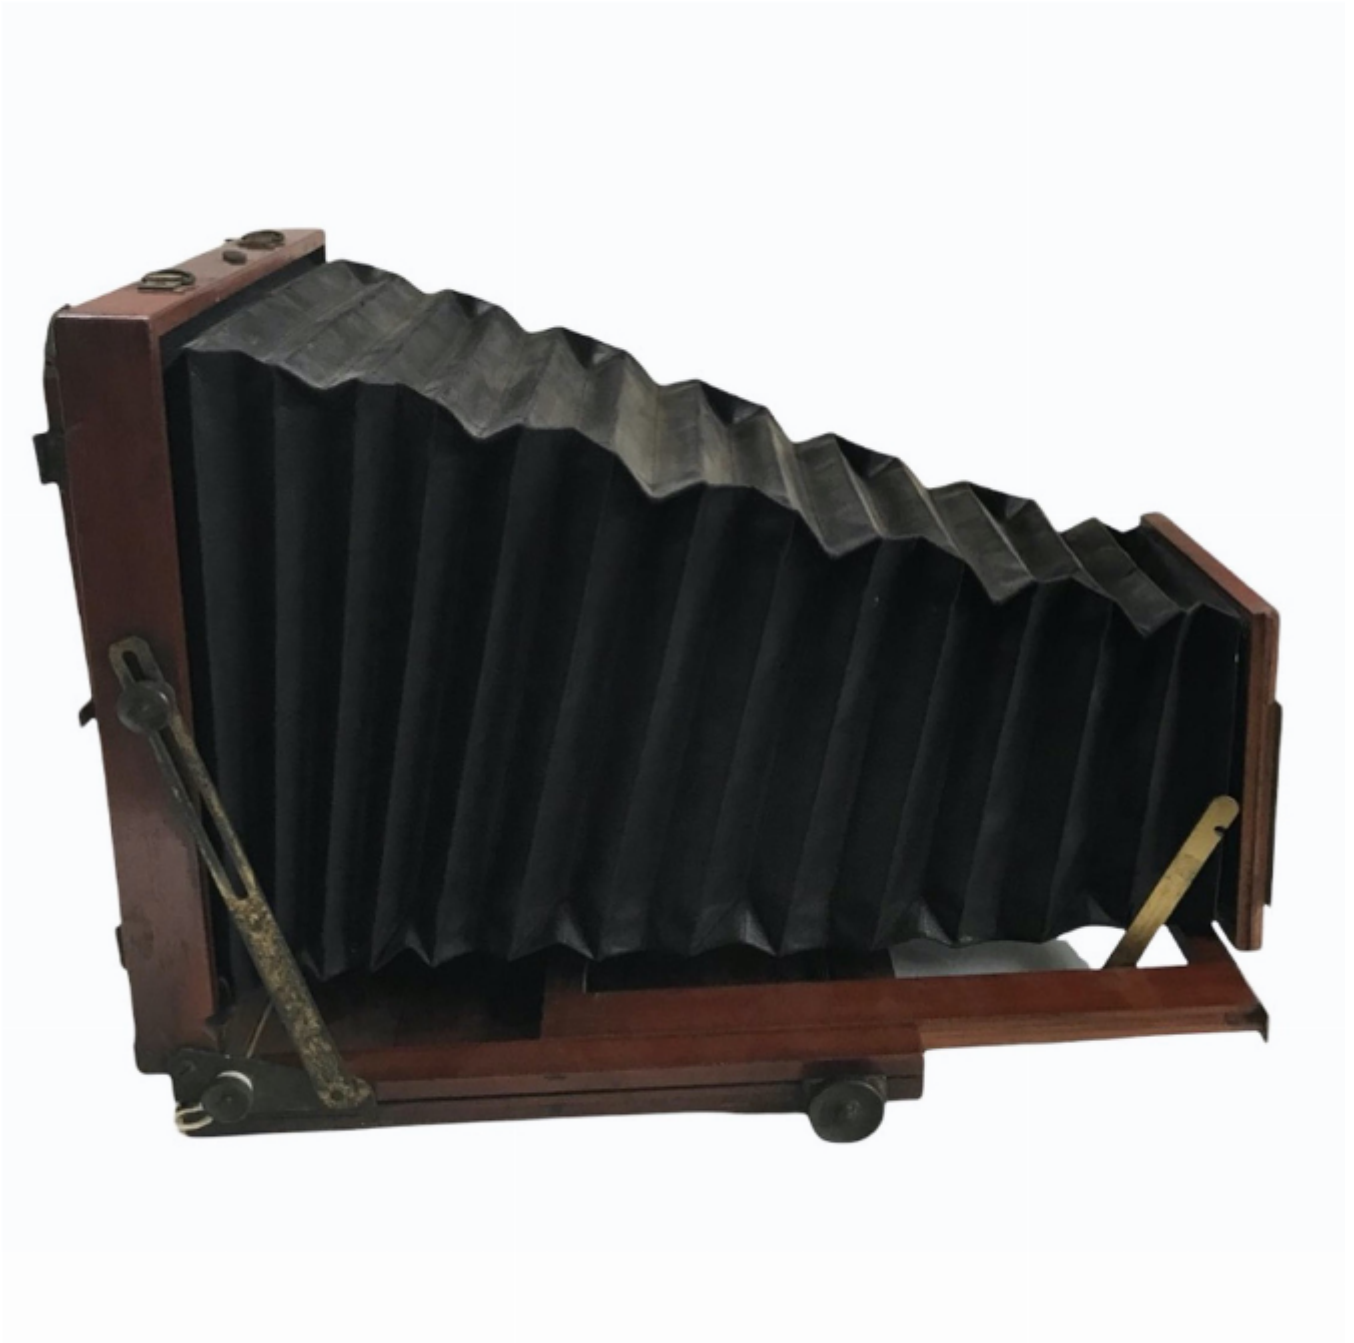

Late 19th century bellows camera

Sold

REF: 2133

Description

A very decorative late 19th century bellows camera complete with plate case.