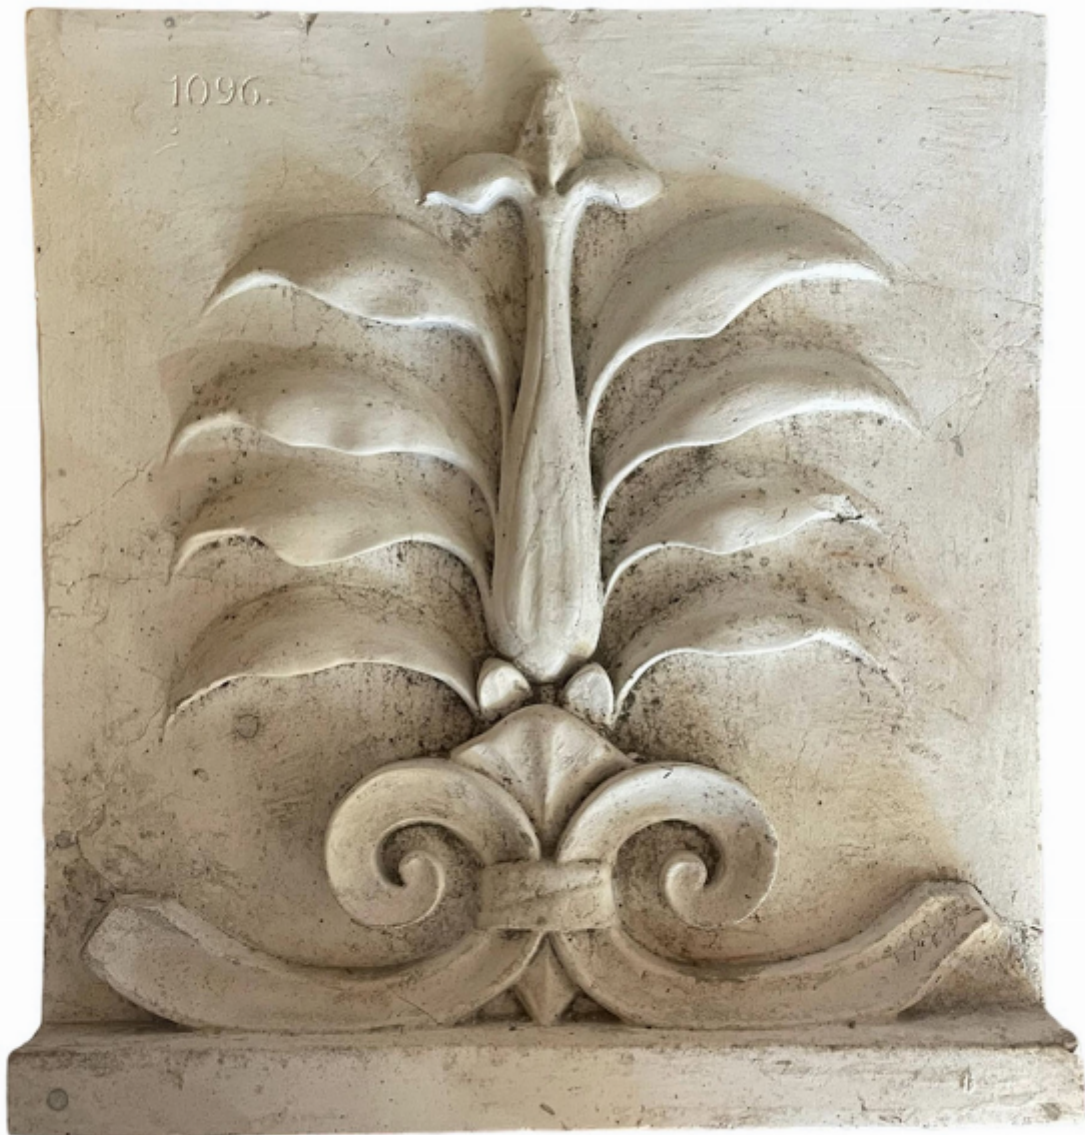

Floral moulding plaster cast from the antique

£175

REF: 5451

Height: 42 cm (16.5")

Width: 2040 cm (803.1")

Depth: 47 cm (18.5")

Description

Floral moulding plaster cast from the antique.

Making plaster casts of ancient carvings involves carefully applying plaster over the original artwork to create a detailed, three-dimensional replica. Once hardened, the plaster cast captures intricate textures and features, preserving the carving's details. This method allows for study, replication, and display, protecting the original while sharing its historical significance.