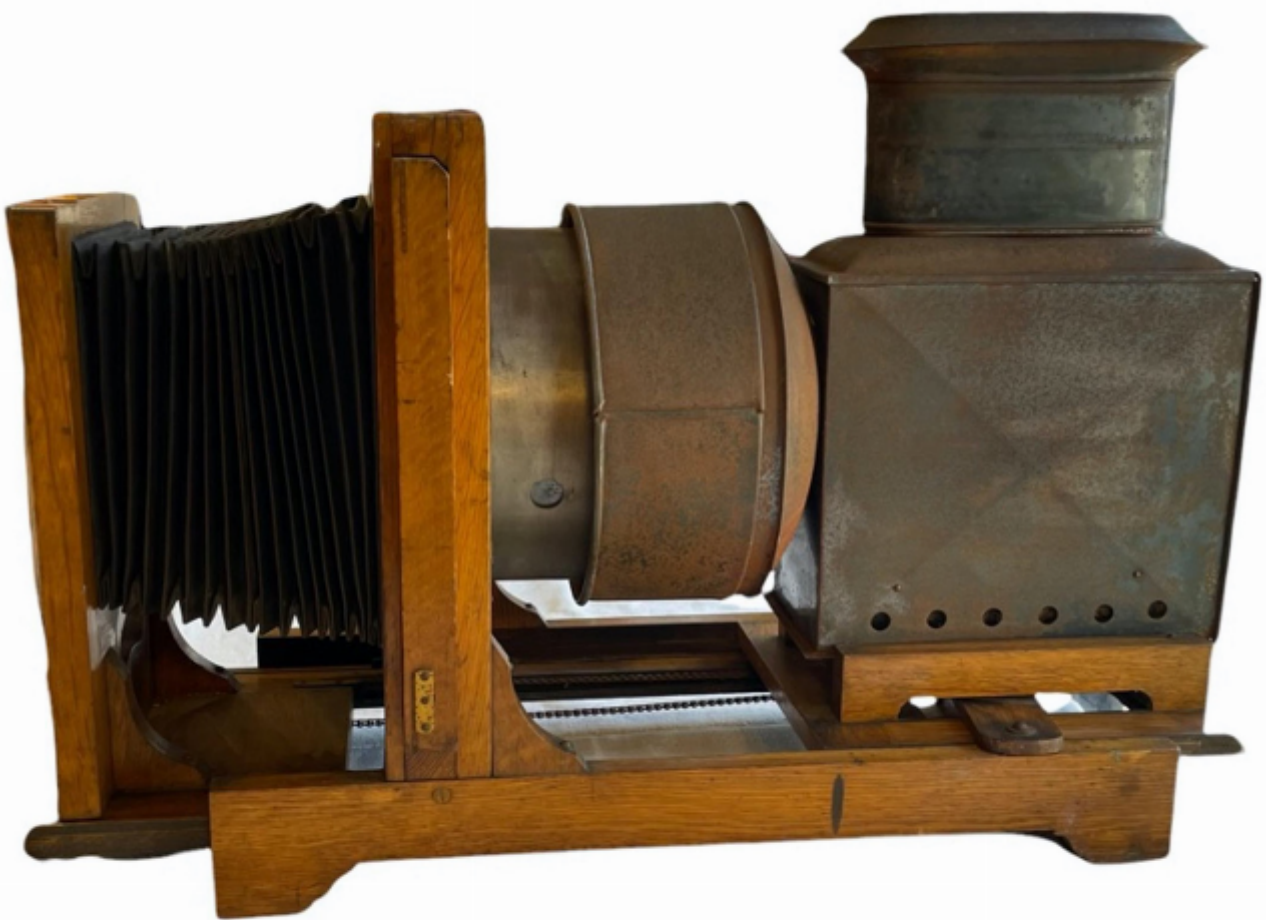

Late Victorian large oak framed bellows magic lantern

Sold

REF: 4579

## Description

Put on a magnificent show with this late Victorian large oak-framed bellows magic lantern by Coronet, circa 1900