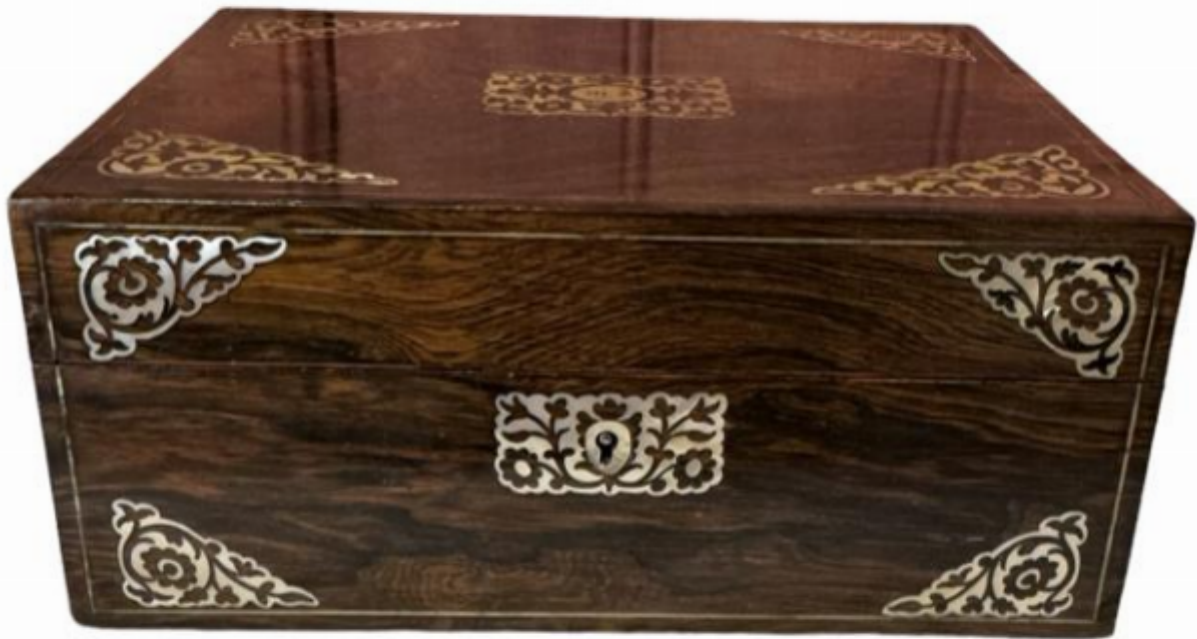

Victorian rosewood and mother of pearl casket

Sold

REF: 5806

Height: 11 cm (4.3")

Width: 26 cm (10.2")

Depth: 18 cm (7.1")

## Description

A Victorian rosewood and mother of pearl inlaid jewellery casket circa 1860