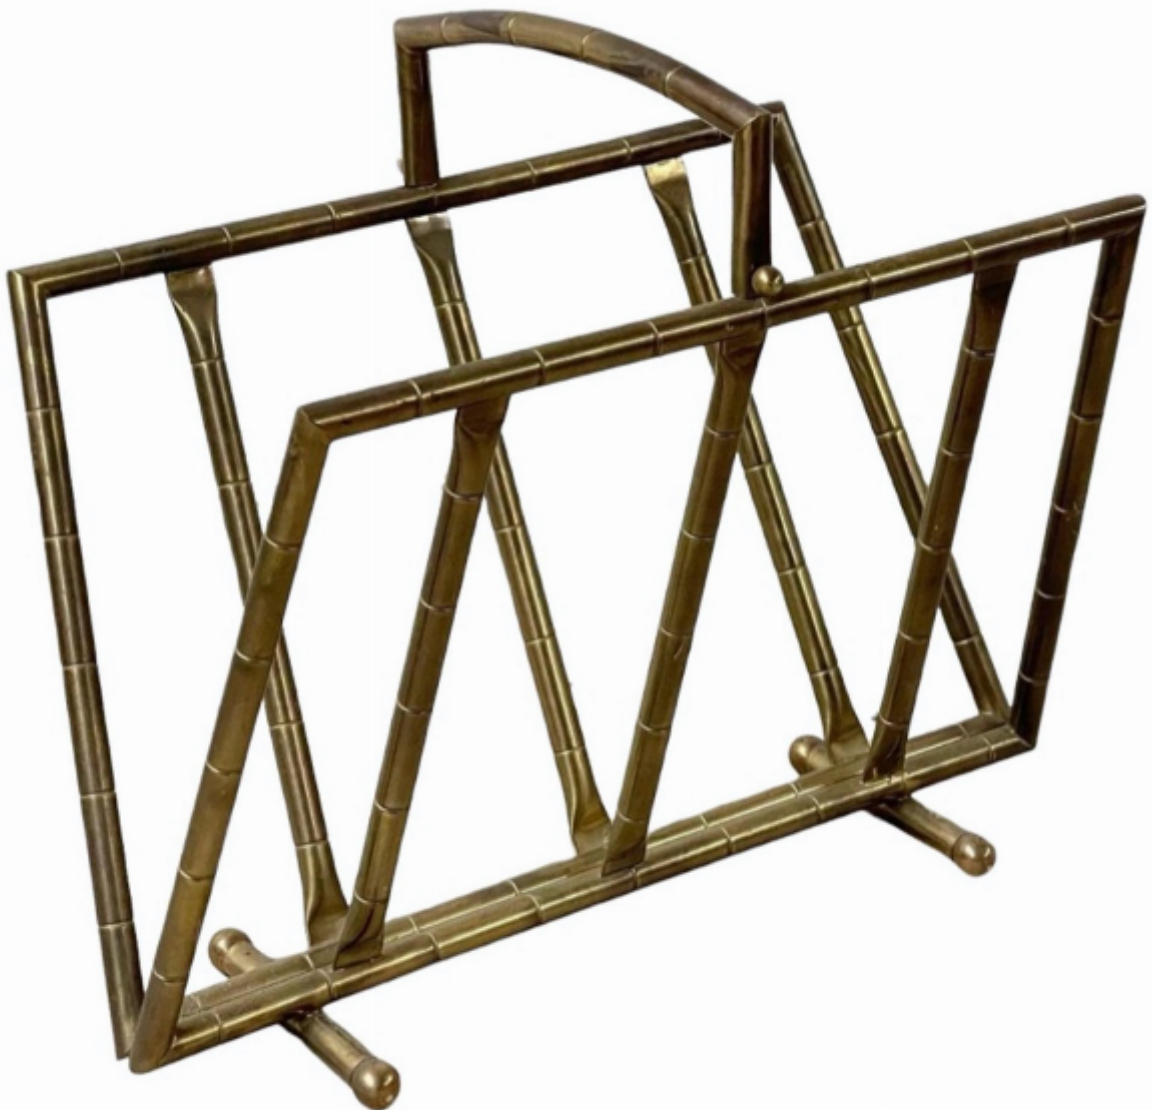

Maison Jansen bamboo-form brass magazine rack, circa 1950

Sold

REF: 4824

Height: 40 cm (15.7")

Width: 42 cm (16.5")

Depth: 25 cm (9.8")

## Description

Maison Jansen bamboo-form brass magazine rack, circa 1950