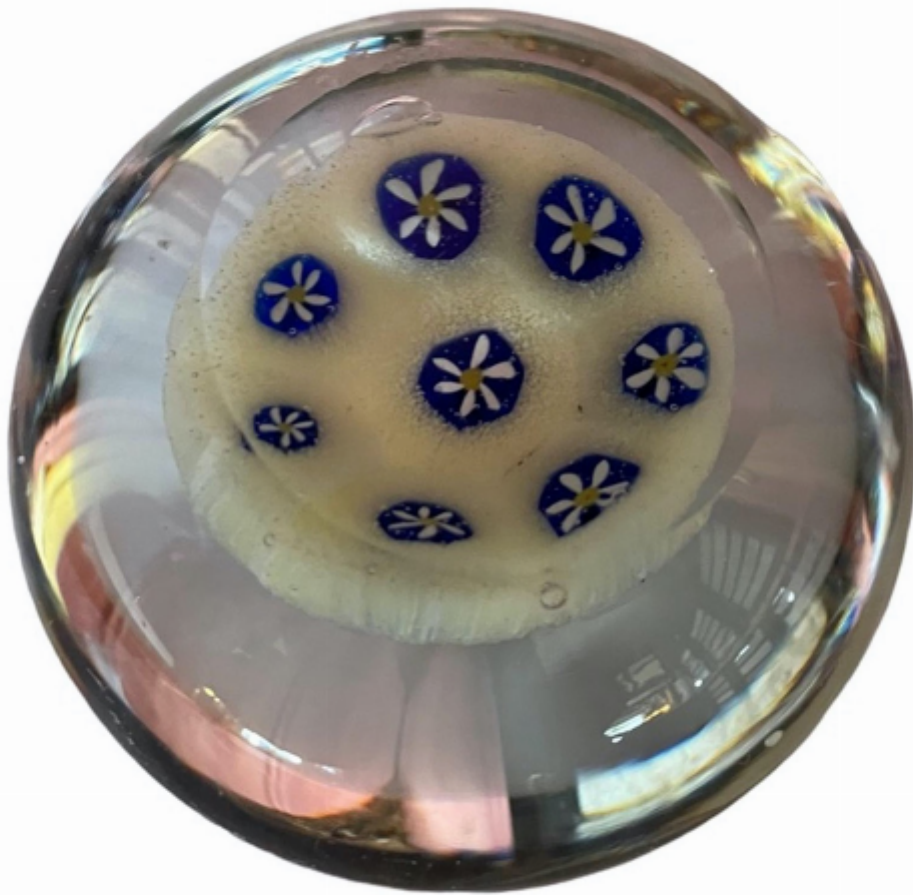

19th century French glass paper weight

Sold

REF: 4906

Height: 5 cm (2")

Diameter: 6 cm (2.4")

Description

19th century French glass paper weight with blue and white floral canes, circa 1850