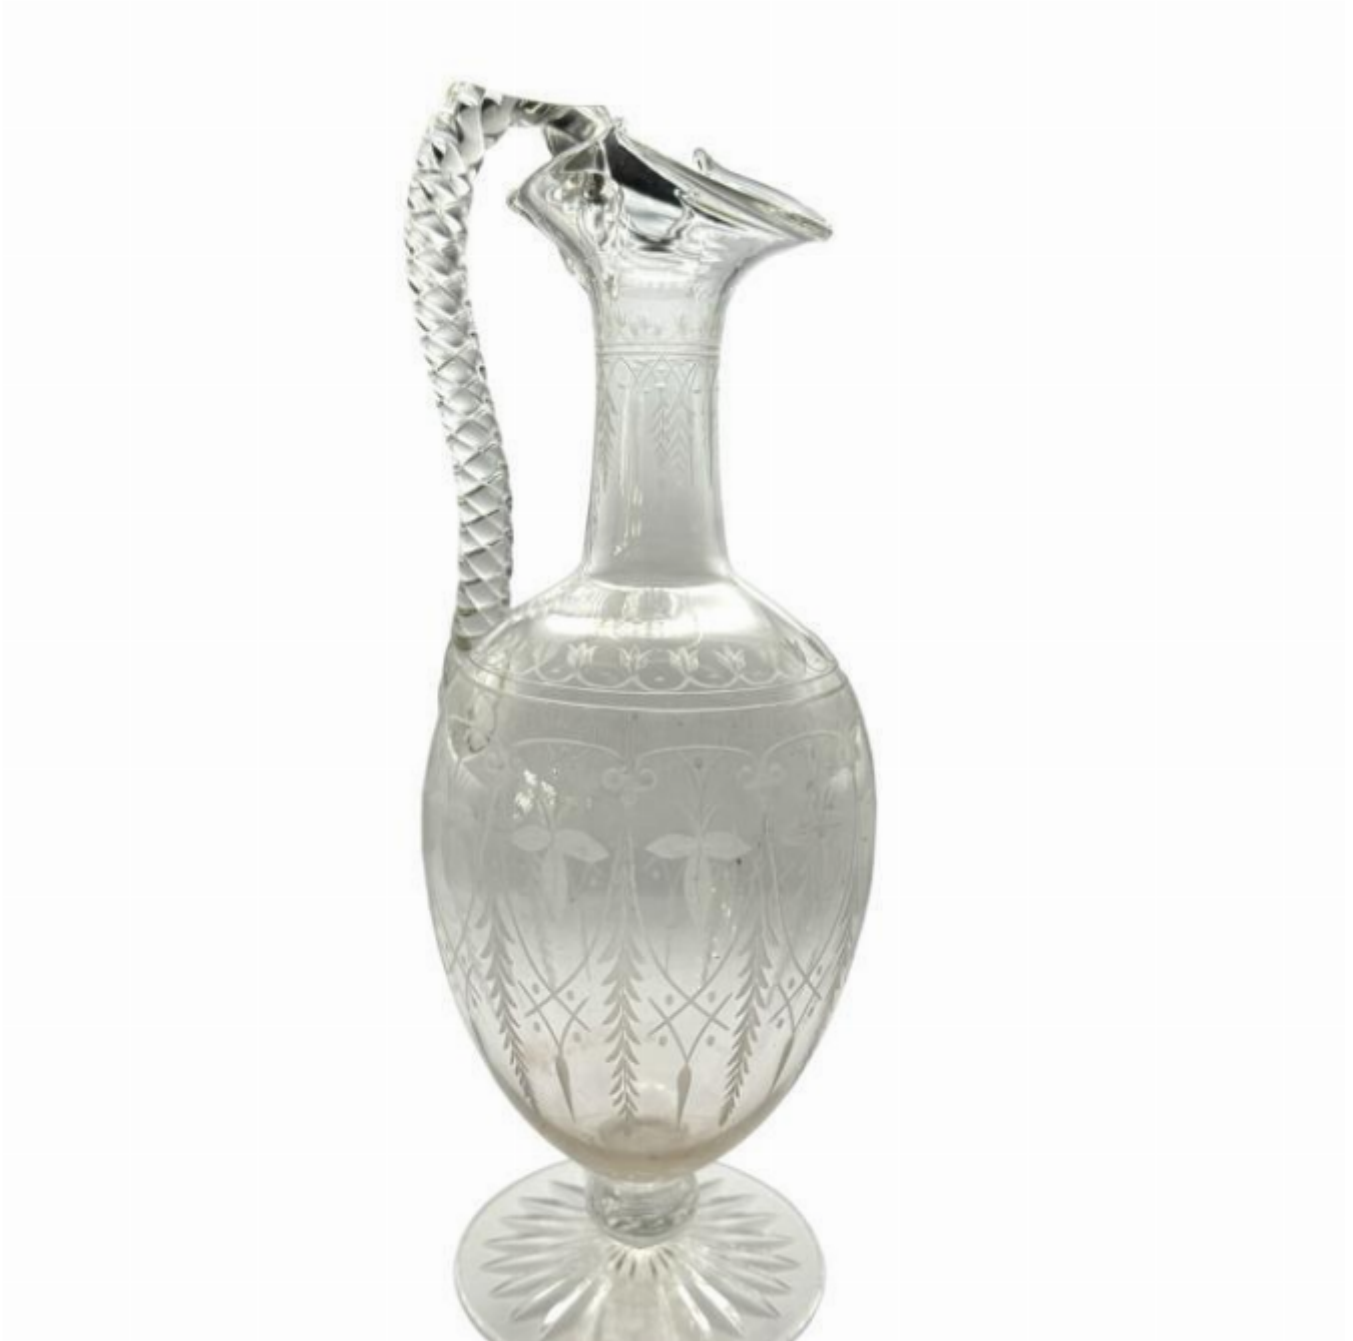

Fine 19th century etched glass water ewer

Sold

REF: 5934

Description

A fine 19th century etched glass water ewer. Possibly Stourbridge circa 1860