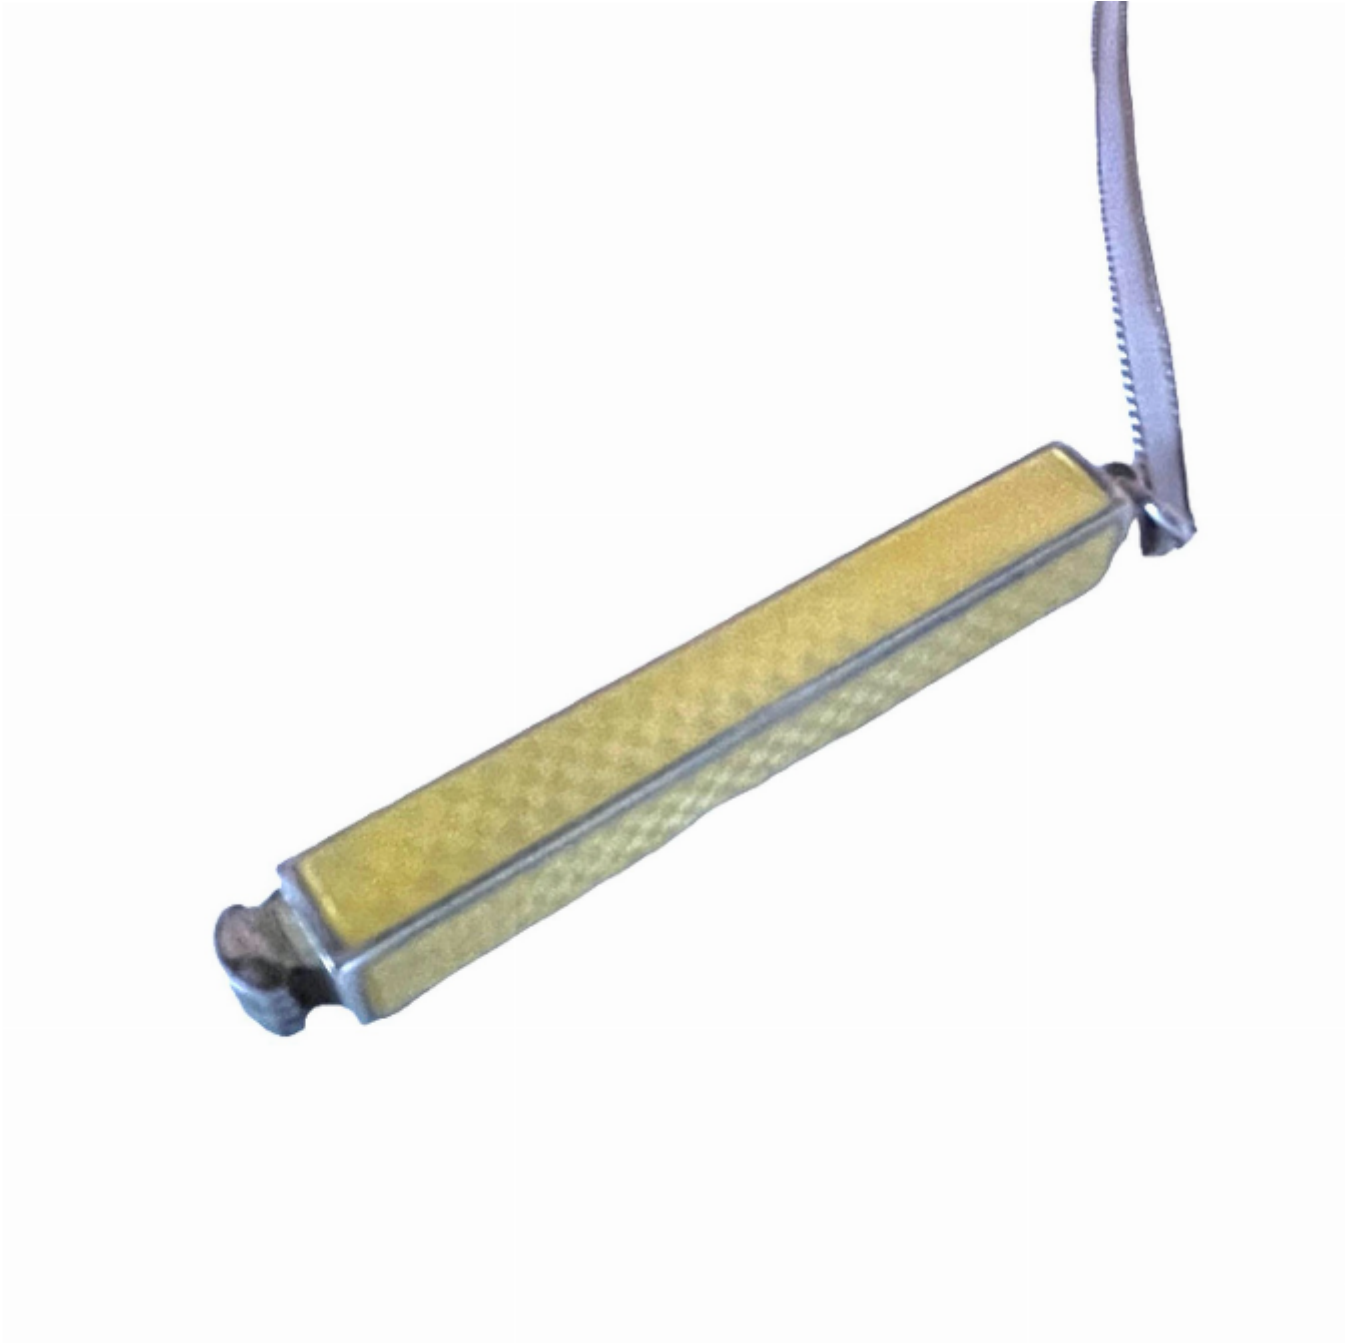

1920s bright yellow enamel guilloché enamel on silver etui

Sold

REF: 5341

Description

1920s bright yellow enamel guilloché enamel on silver etui with steel folding tools on a silver chain