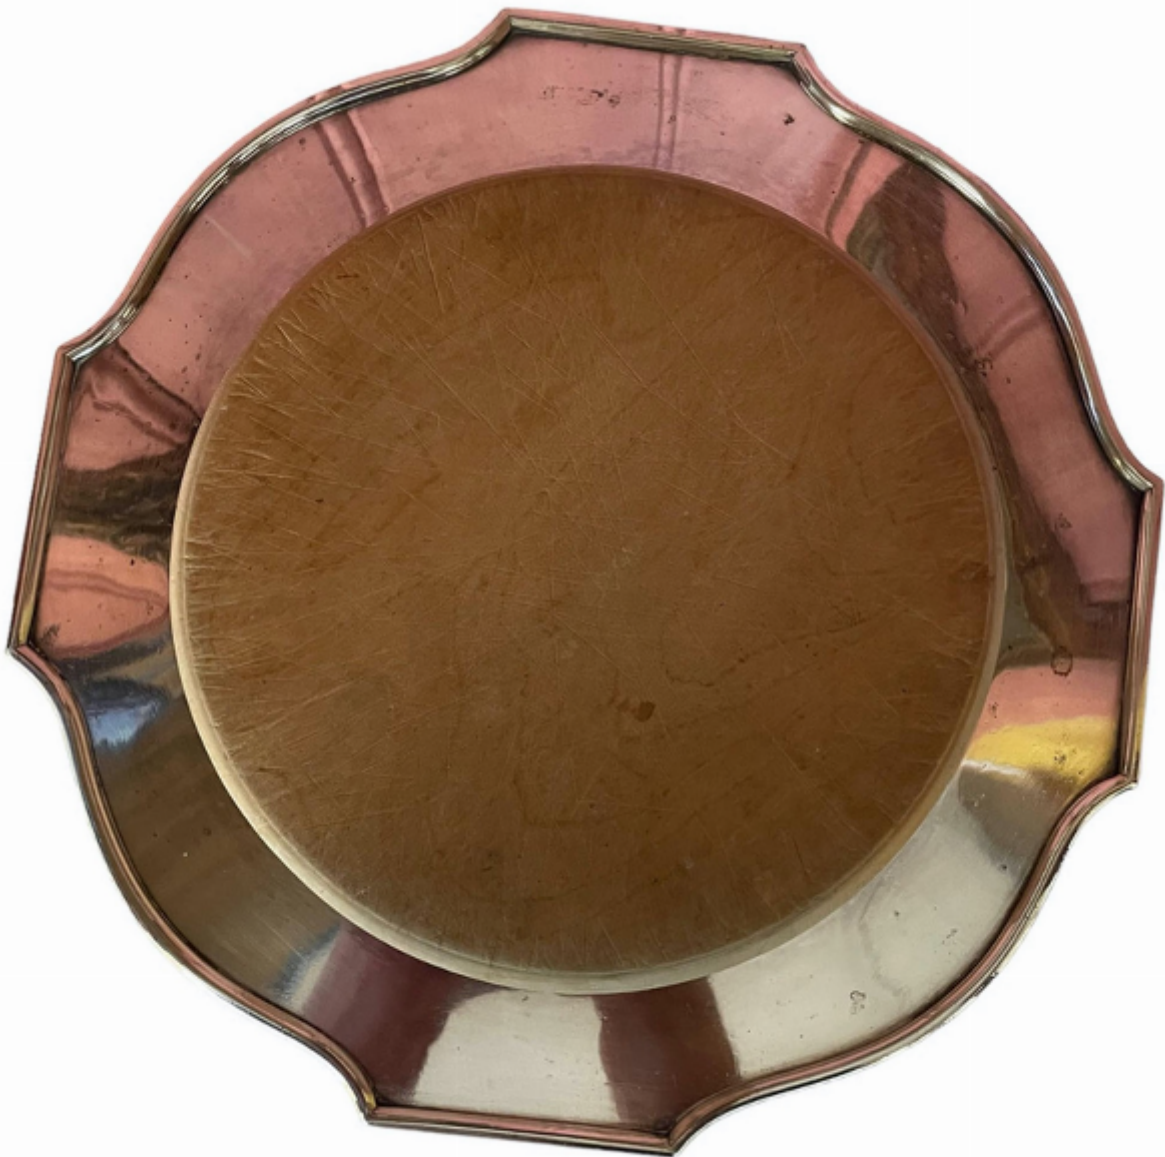

Walker & Hall Sheffield plate cheese board

Sold

REF: 5425

Height: 2 cm (0.8")

Diameter: 28 cm (11")

Description

Walker & Hall Sheffield plate cheese board with wooden centre, circa 1910