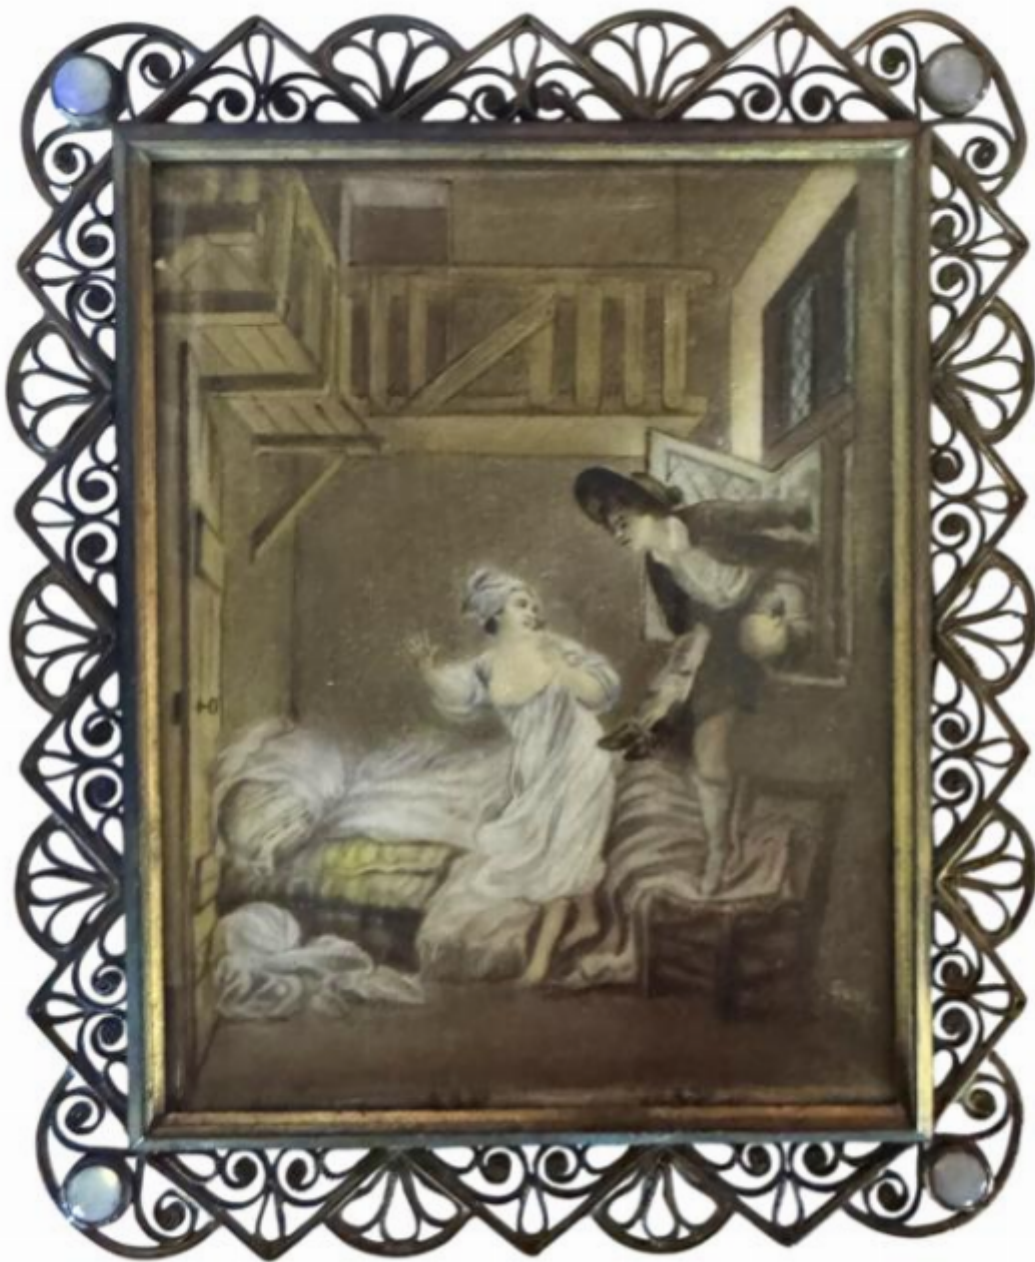

Emmett & White
ANTIQUES & INTERIORS

Edwardian miniature painting of a lady and her lover

Sold

REF: 6897

Height: 8 cm (3.1")

Width: 6 cm (2.4")

Framed Height: 11 cm (4.3")

Framed Width: 9 cm (3.5")

Description

Edwardian miniature painting of a lady and her lover, signed. In an ornate brass and moonstone frame, circa 1910.