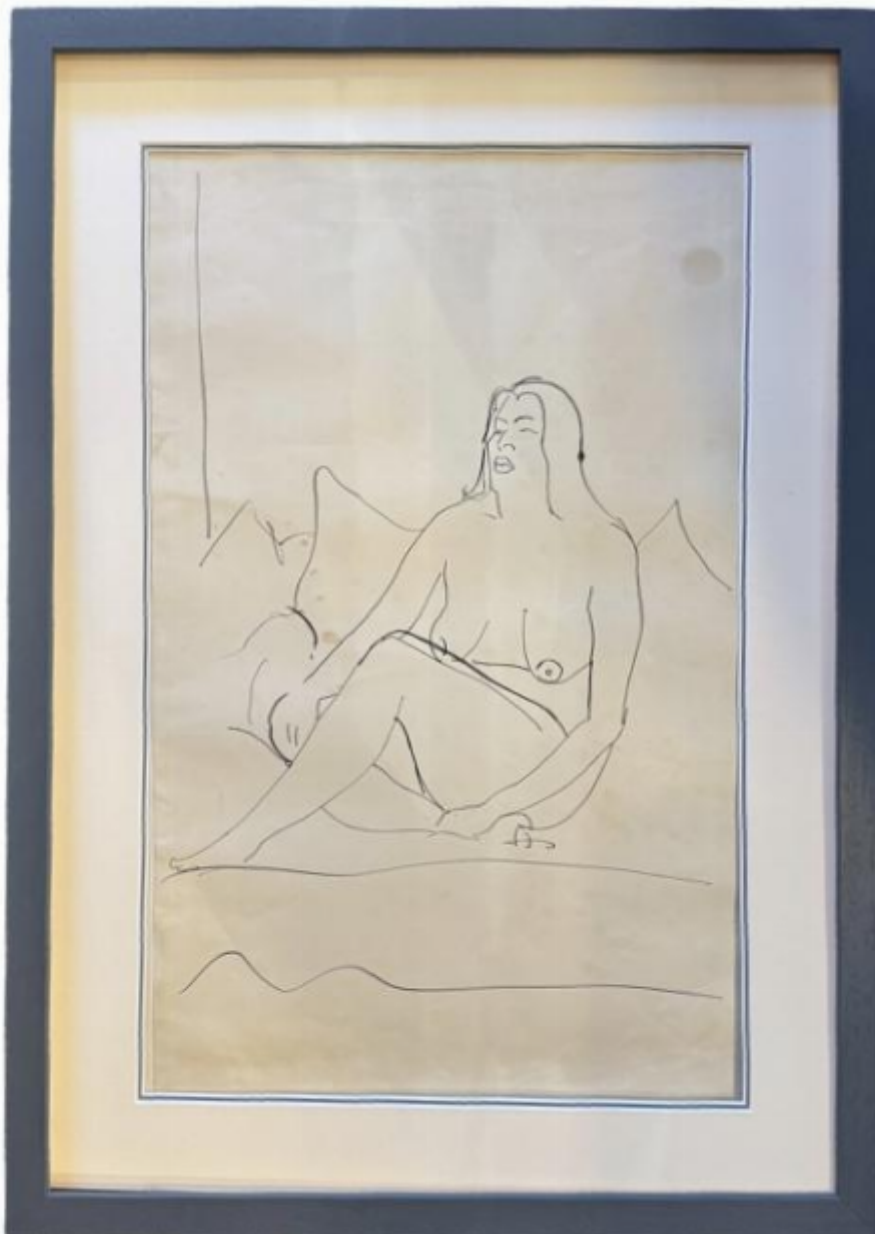

Study of a seated female nude - Edward Wolfe RA (1897-1982)

£375

REF: 6661

Height: 50 cm (19.7")

Width: 31 cm (12.2")

Framed Height: 53 cm (20.9")

Framed Width: 44 cm (17.3")

Description

Study of a seated female nude - Edward Wolfe RA (1897-1982)

From the personal collection of Edward Wolfe's partner James (Jim) O'Connor.