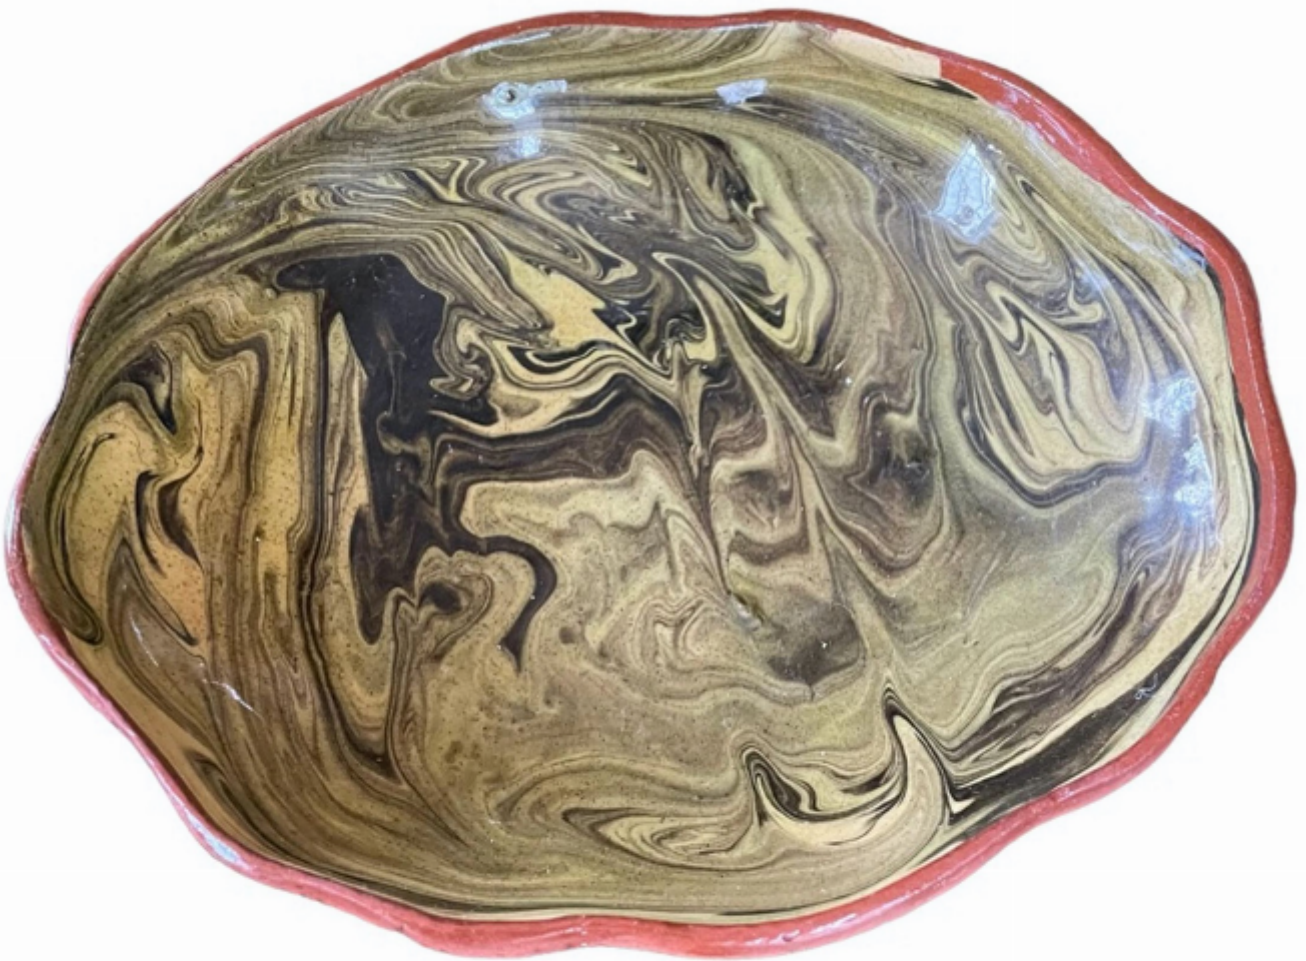

Mid-century marble-glazed studio pottery dish

Sold

REF: 5093

Height: 4 cm (1.6")

Width: 17 cm (6.7")

Depth: 15 cm (5.9")

## Description

Mid-century signed marble-glazed studio pottery dish