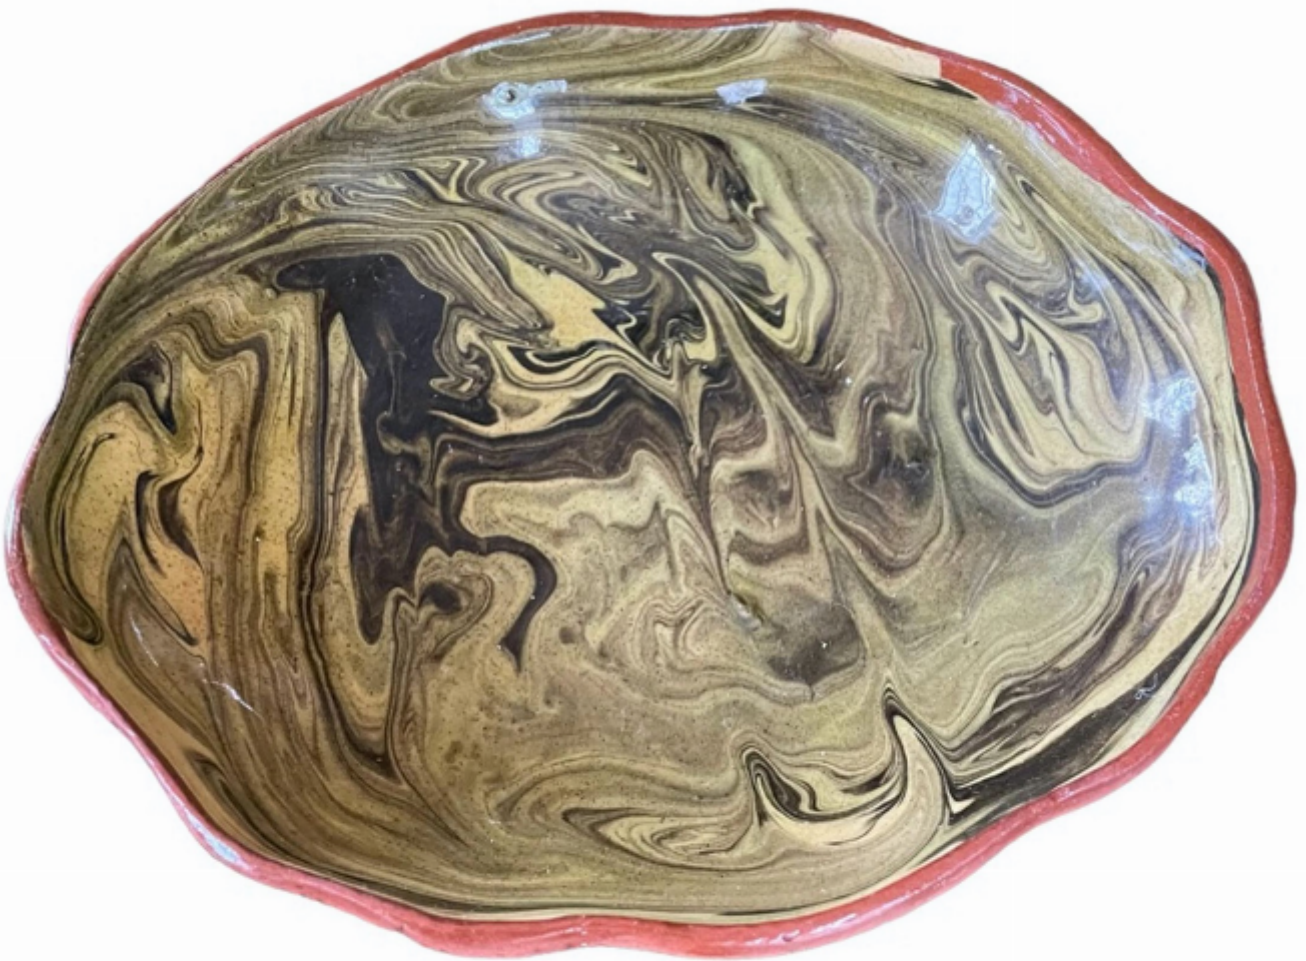

Mid-century marble-glazed studio pottery dish

Sold

REF: 5093

Height: 4 cm (1.6")

Width: 17 cm (6.7")

Depth: 15 cm (5.9")

Description

Mid-century signed marble-glazed studio pottery dish