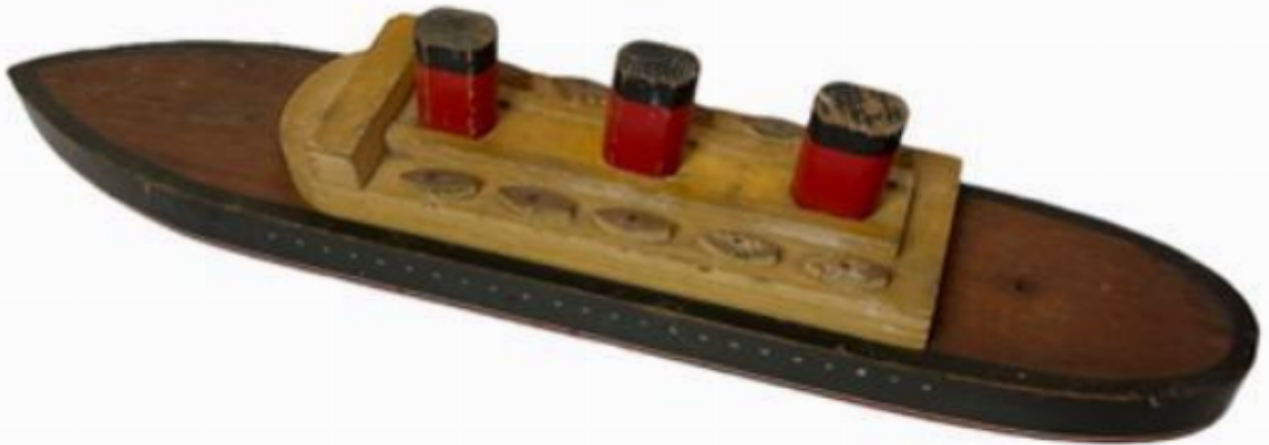

Cunard White Star Line pull-along toy liner, circa 1940

Sold

REF: 4048

Height: 12 cm (4.7")

Width: 10 cm (3.9")

Depth: 53 cm (20.9")

## Description

Sail the seven seas in this wonderful wooden Cunard White Star Line pull-along toy Queen Mary liner, circa 1940.