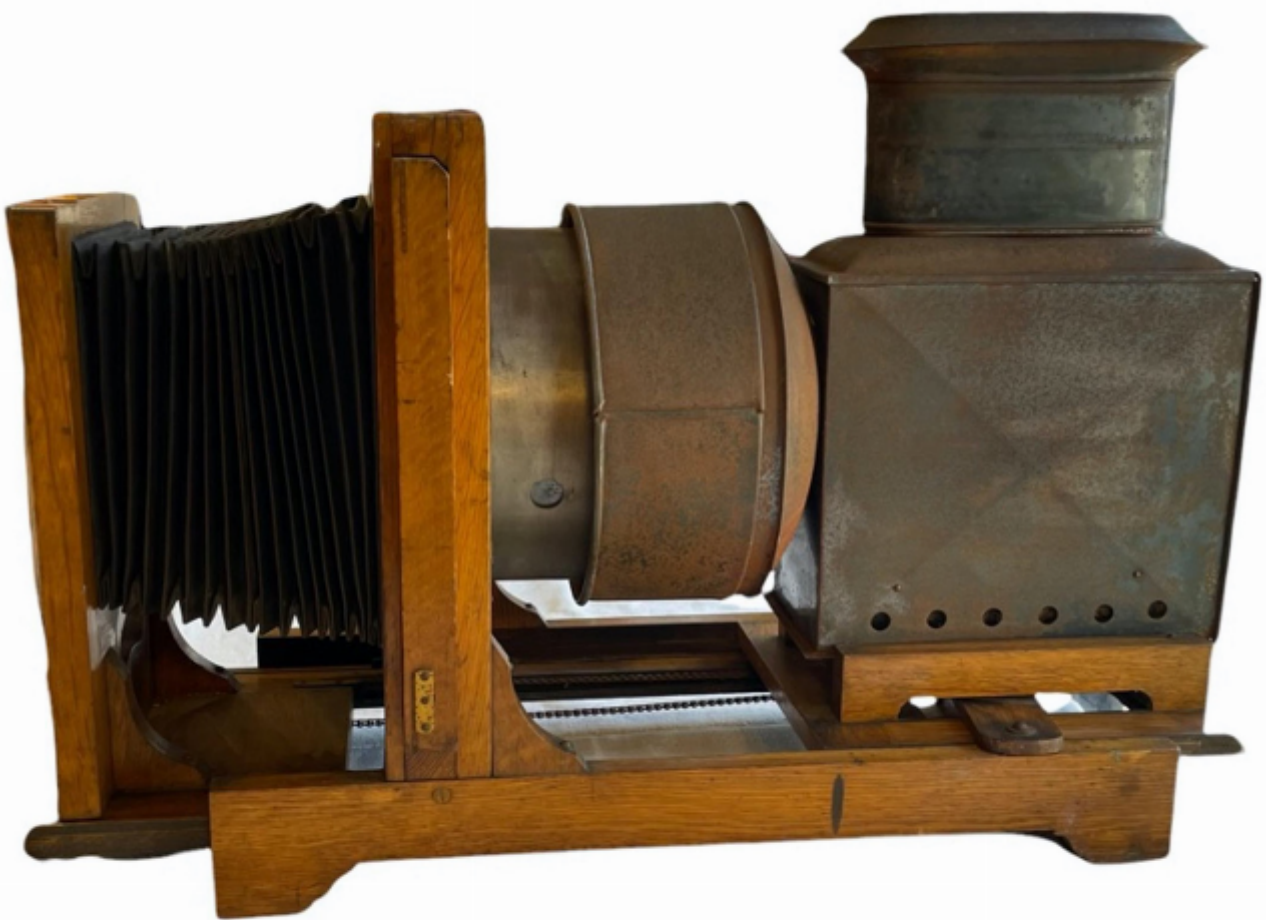

Late Victorian large oak framed bellows magic lantern

Sold

REF: 4579

Description

Put on a magnificent show with this late Victorian large oak-framed bellows magic lantern by Coronet, circa 1900