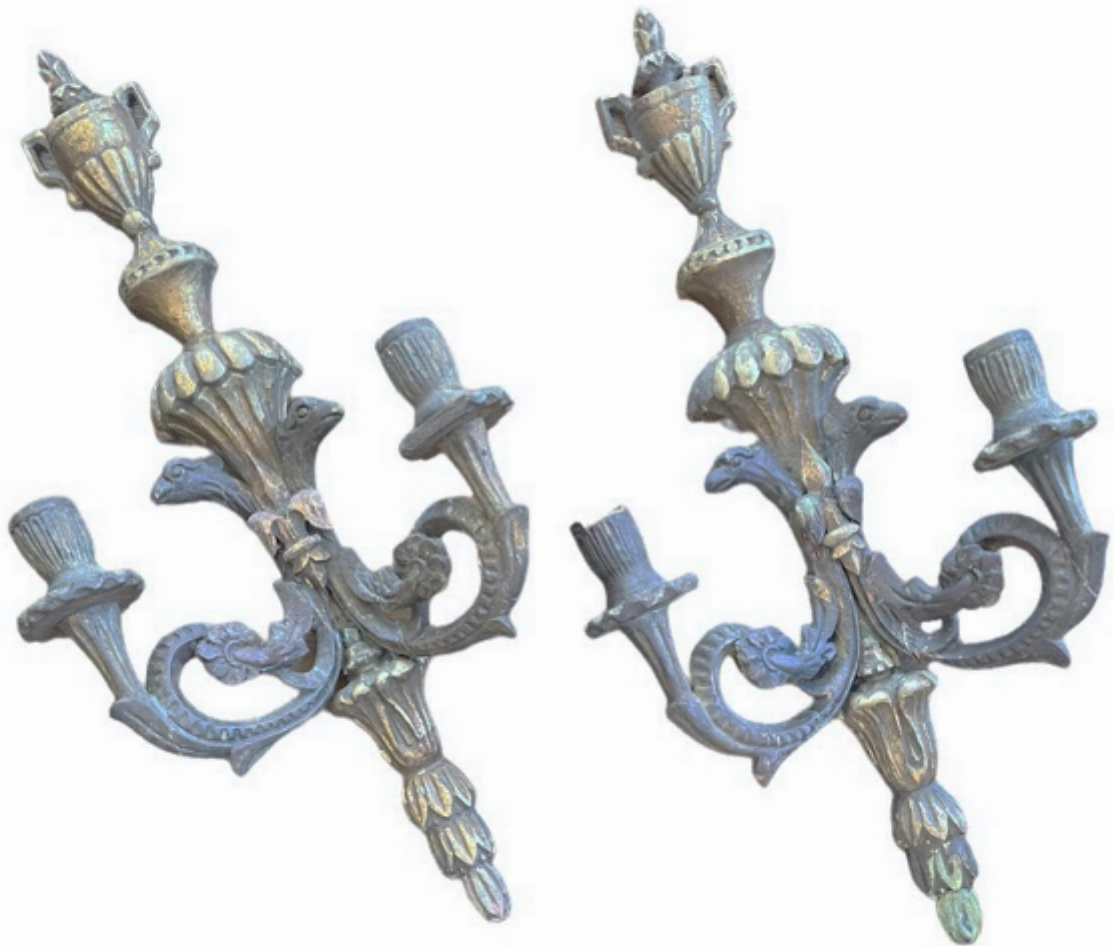

Pair of 19th century Florentine candle scones

Sold

REF: 4881

Height: 64 cm (25.2")

Width: 30 cm (11.8")

Depth: 10 cm (3.9")

## Description

Pair of 19th century Florentine carved and gilt wood candle scones, circa 1800