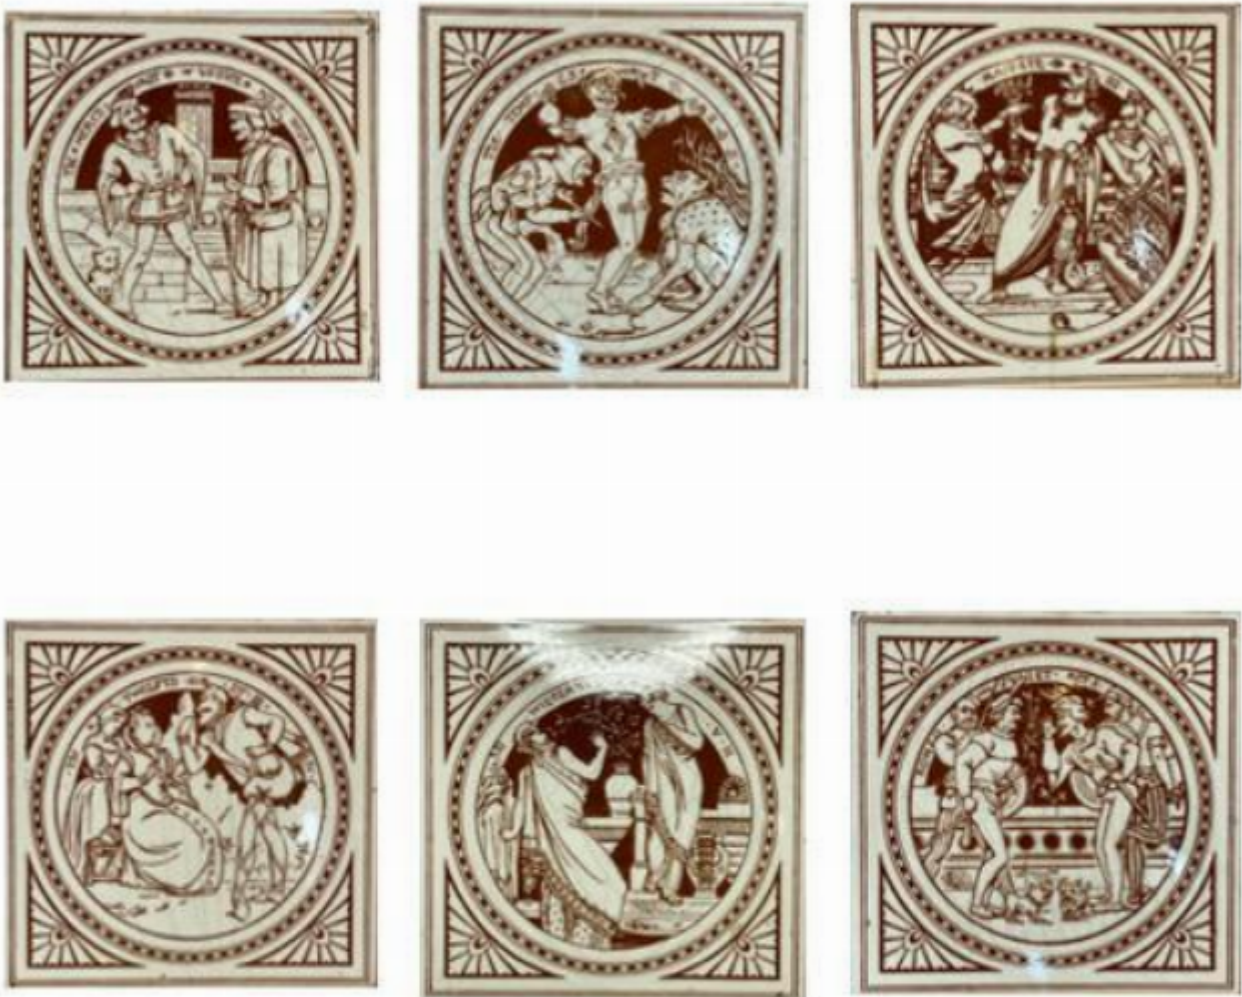

Six 19th century Minton Shakespeare tiles

Sold

REF: 4061

## Description

A set of six Minton tiles depicting Shakespeare plays. Decorated and signed by John Moyr Smith, circa 1870. This set includes Macbeth, Winters Tale, Twelfth Night, Romeo and Juliet ,The Tempest, and The Merchant of Venice.