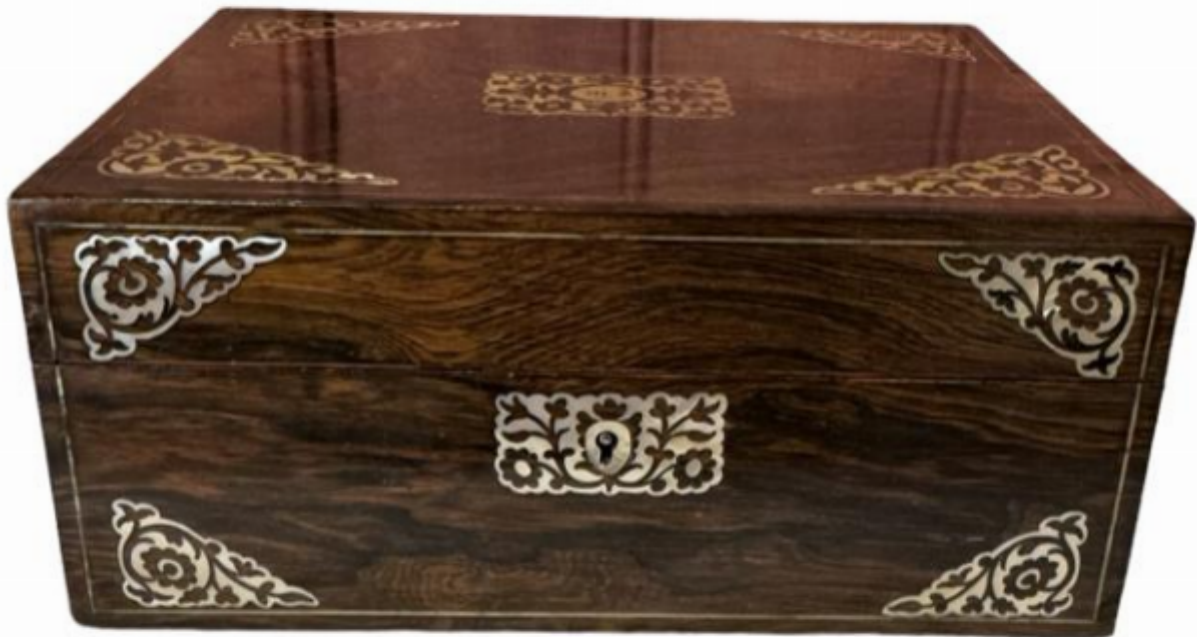

Victorian rosewood and mother of pearl casket

Sold

REF: 5806

Height: 11 cm (4.3")

Width: 26 cm (10.2")

Depth: 18 cm (7.1")

Description

A Victorian rosewood and mother of pearl inlaid jewellery casket circa 1860