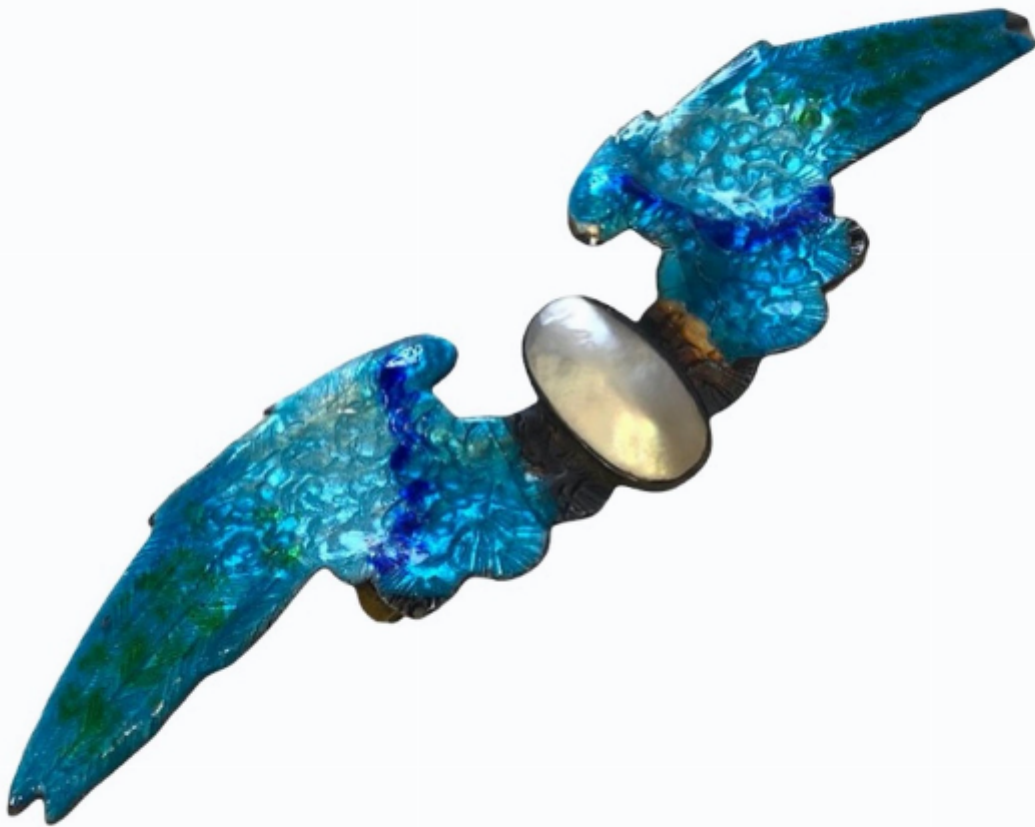

Circa 1910 and Arts & Crafts enamelled brooch/pendant

Sold

REF: 1669

Description

Circa 1910 and Arts & Crafts enamelled brooch/pendant set with mother of pearl flanked by angel's wings by Child & Child