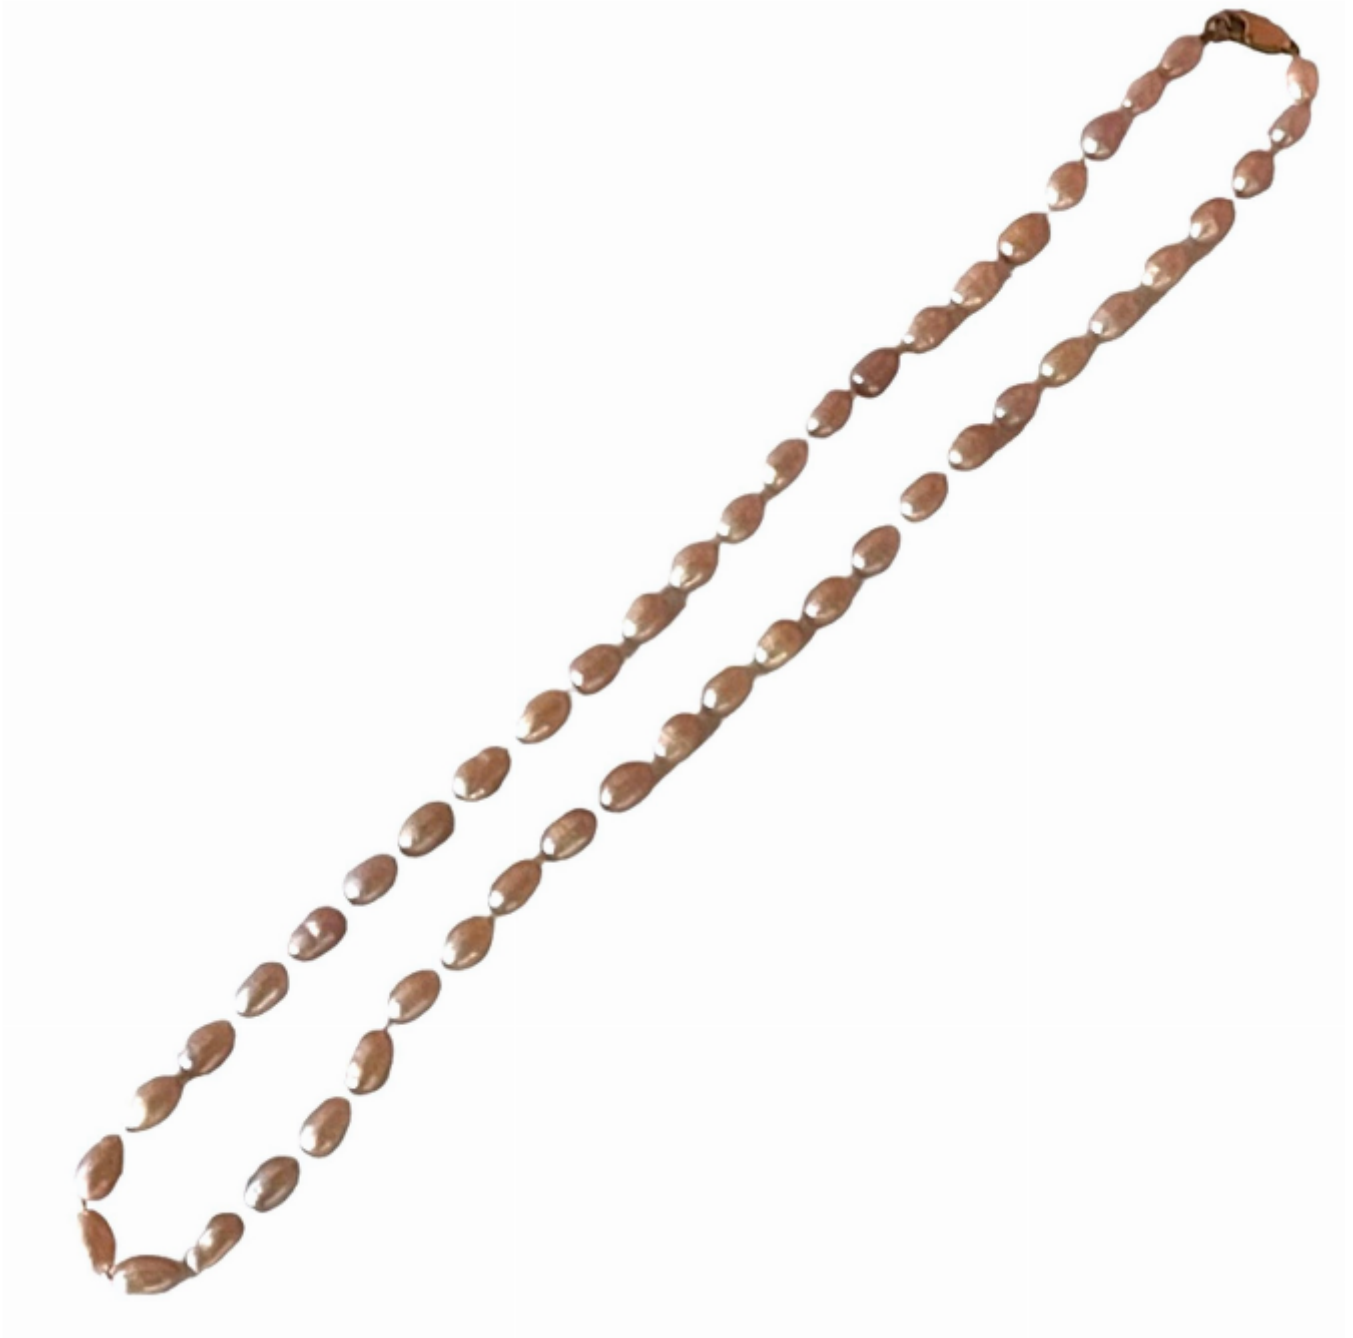

Pale pink baroque pearl necklace

Sold

REF: 5021

## Description

Pale pink baroque pearl necklace with a 9ct gold yellow clasp